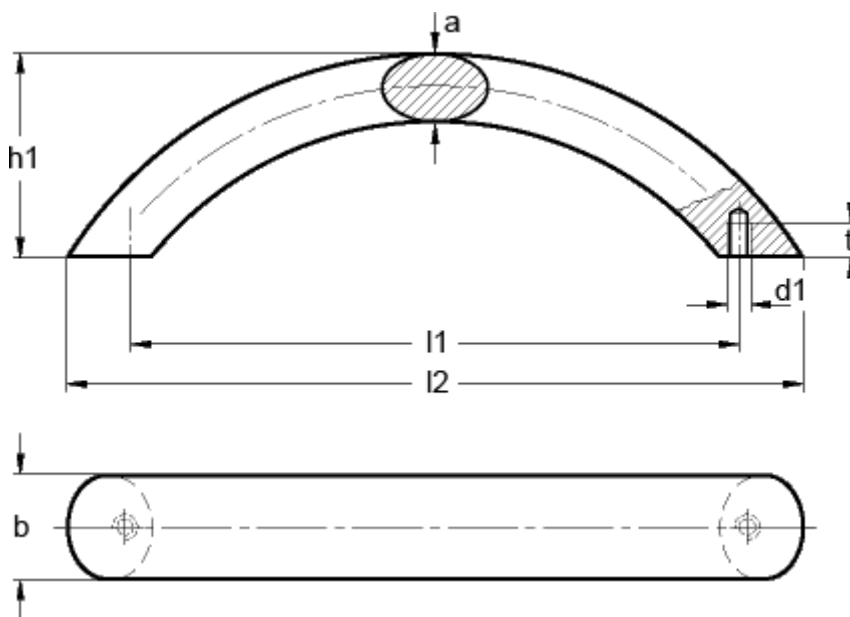

Article number: 201711166

Description: E+G Arch handle GN 565.4-26-160-A-SR

## Measures

a	= 17
b	= 26
d1	= M8
h1	= 57
l1	= 160
l2	= 190
t min	= 12.0